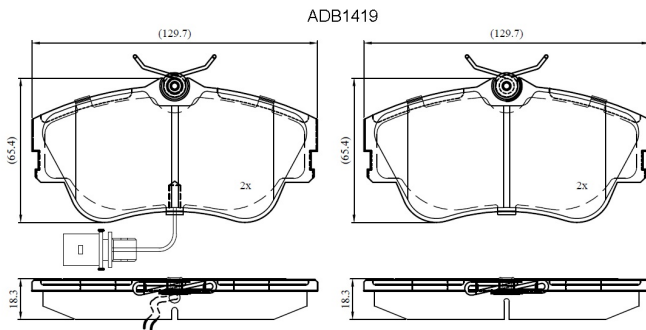

Make: VOLKSWAGEN

Model: Transporter Van (T4)

Part Number: ADB1419

Vehicle Manufacturing/Engine:

Specifications

Fitting Position	:	Front
Model Date	:	01/90-05/96
Or. Caliper	:	Lucas
WVA	:	21479
FMSI	:	
Length	:	129.7

Width	:	65.4
Thickness	:	18.3