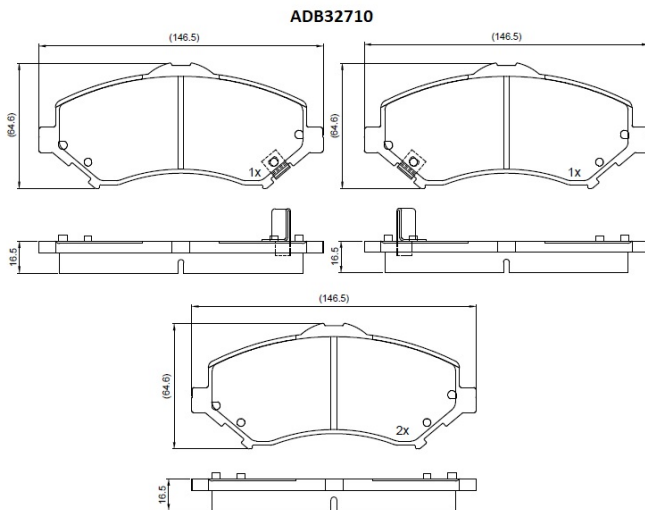

Make: VOLKSWAGEN

Model: TRUCK Routan

Part Number: ADB32710

Vehicle Manufacturing/Engine:

Specifications

Fitting Position	:	Front
Model Date	:	Sep-13
Or. Caliper	:	

WVA	:	
FMSI	:	8389-D1273
Length	:	146.5
Width	:	64.6
Thickness	:	18.3