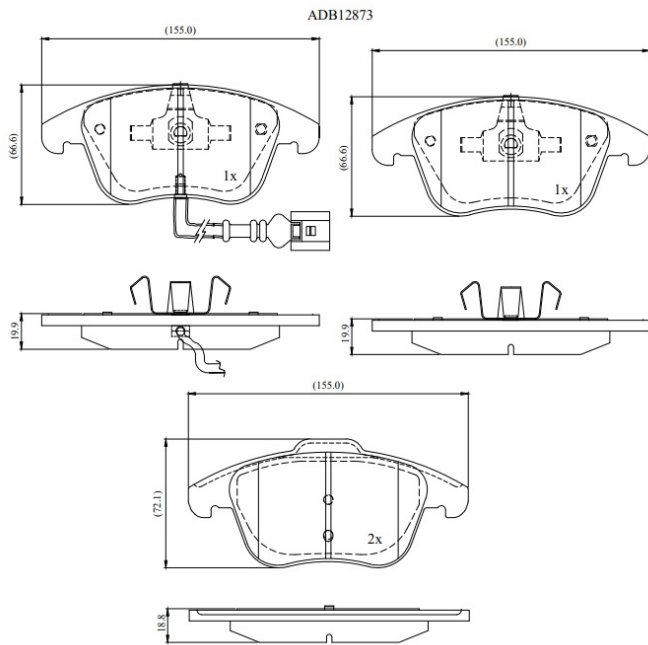

Make: VOLKSWAGEN

Model: TRUCK

Part Number: ADB12873

Vehicle Manufacturing/Engine:

Specifications

Fitting Position	:	Front
-------------------------	---	-------

Model Date	:	Sep-13
Or. Caliper	:	
WVA	:	
FMSI	:	8486-D1375
Length	:	155
Width	:	66.6/72.1
Thickness	:	19.9/18.8