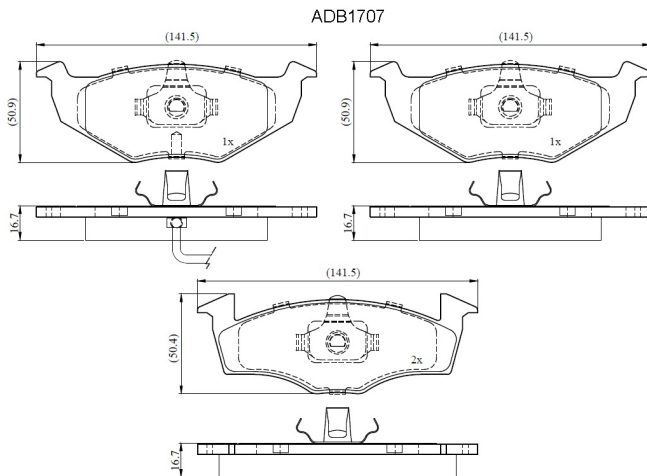

Make: VOLKSWAGEN

Model: Vento

Part Number: ADB1707

Vehicle Manufacturing/Engine:

Specifications

Fitting Position	:	Front
Model Date	:	08/98-08/97
Or. Caliper	:	Ate
WVA	:	2,18,66,21,868

FMSI	:	
Length	:	141.5
Width	:	50.9/50.4
Thickness	:	15.7