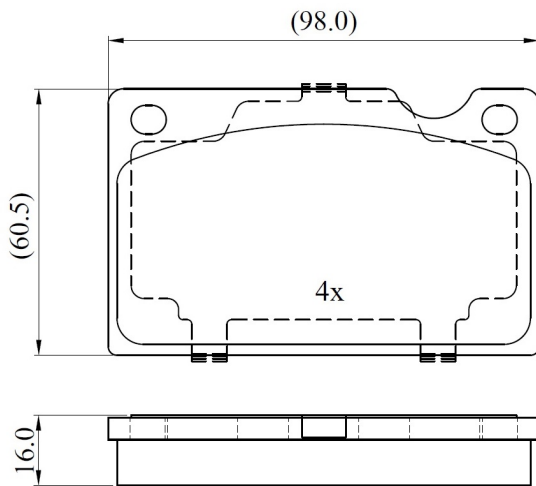

Make: VOLVO

Model: 140 Estate

Part Number: ADB03240

Vehicle Manufacturing/Engine:

ADB03240

Specifications

Fitting Position	:	Front
Model Date	:	1972-1973

Or. Caliper	:	
WVA	:	20153
FMSI	:	
Length	:	98
Width	:	60.5
Thickness	:	16