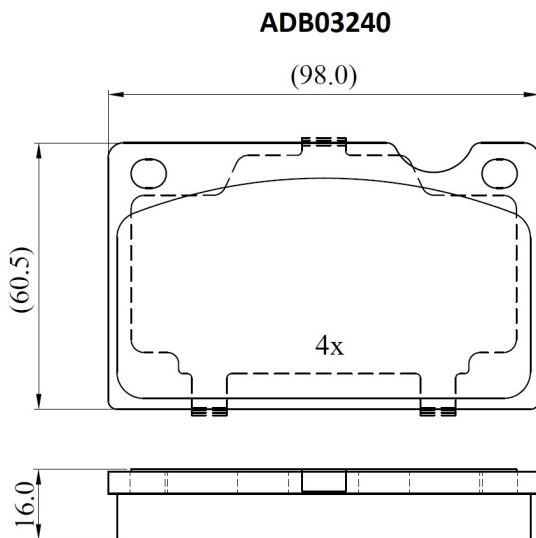

Make: VOLVO

Model: 140

Part Number: ADB03240

Vehicle Manufacturing/Engine:

Specifications

Fitting Position	:	Front
Model Date	:	1967-1972

Or. Caliper	:	
WVA	:	20153
FMSI	:	
Length	:	98
Width	:	60.5
Thickness	:	16