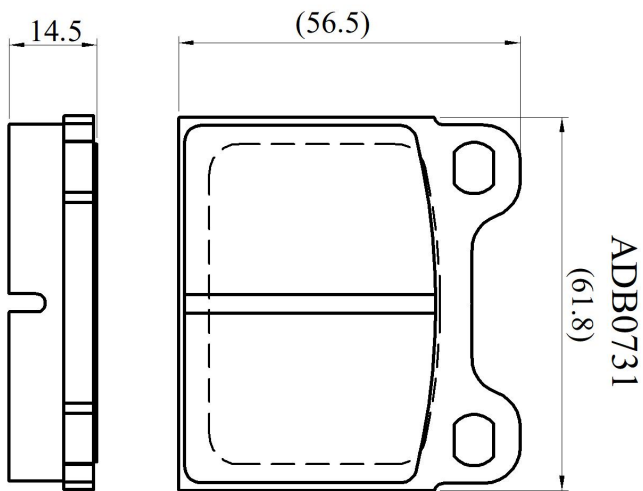

Make: VOLVO

Model: 142, 144, 145

Part Number: ADB0731

Vehicle Manufacturing/Engine:

Specifications

Fitting Position	:	Rear
Model Date	:	01/70-09/74

Or. Caliper	:	Ate
WVA	:	20034
FMSI	:	
Length	:	61.8
Width	:	56.5
Thickness	:	14.5