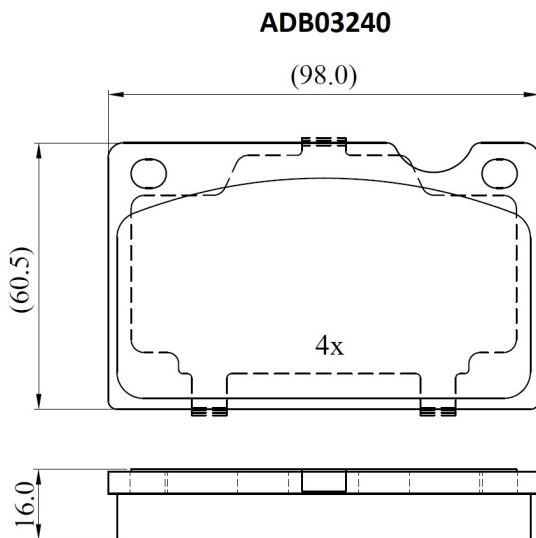

Make: VOLVO

Model: 164

Part Number: ADB03240

Vehicle Manufacturing/Engine:

Specifications

Fitting Position	:	Front
Model Date	:	1972-1974

Or. Caliper	:	
WVA	:	20153
FMSI	:	
Length	:	98
Width	:	60.5
Thickness	:	16