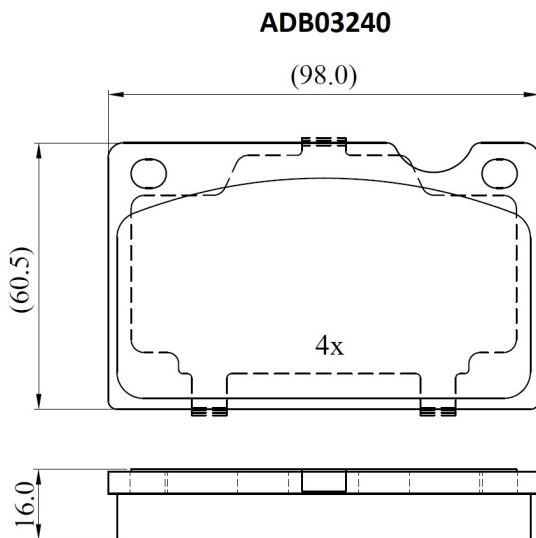

Make: VOLVO

Model: 240

Part Number: ADB03240

Vehicle Manufacturing/Engine:

Specifications

| | | |
|-------------------------|---|-----------|
| Fitting Position | : | Front |
| Model Date | : | 1982-1984 |

| | | |
|--------------------|---|-------|
| Or. Caliper | : | |
| WVA | : | 20153 |
| FMSI | : | |
| Length | : | 98 |
| Width | : | 60.5 |
| Thickness | : | 16 |