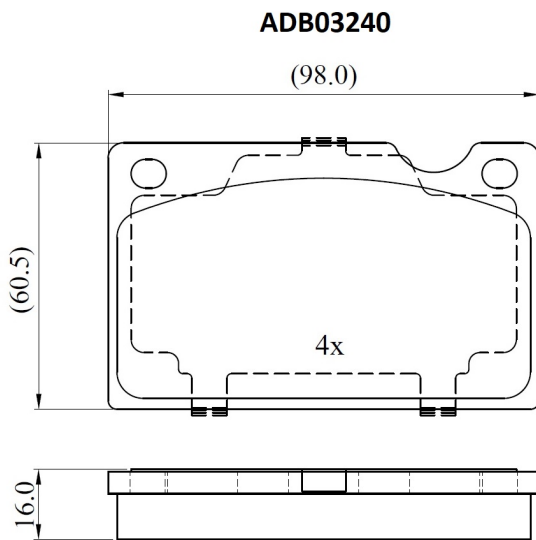

Make: VOLVO

Model: 260 Coupe

Part Number: ADB03240

Vehicle Manufacturing/Engine:

Specifications

Fitting Position	:	Front
Model Date	:	1978-1981

Or. Caliper	:	
WVA	:	20153
FMSI	:	
Length	:	98
Width	:	60.5
Thickness	:	16