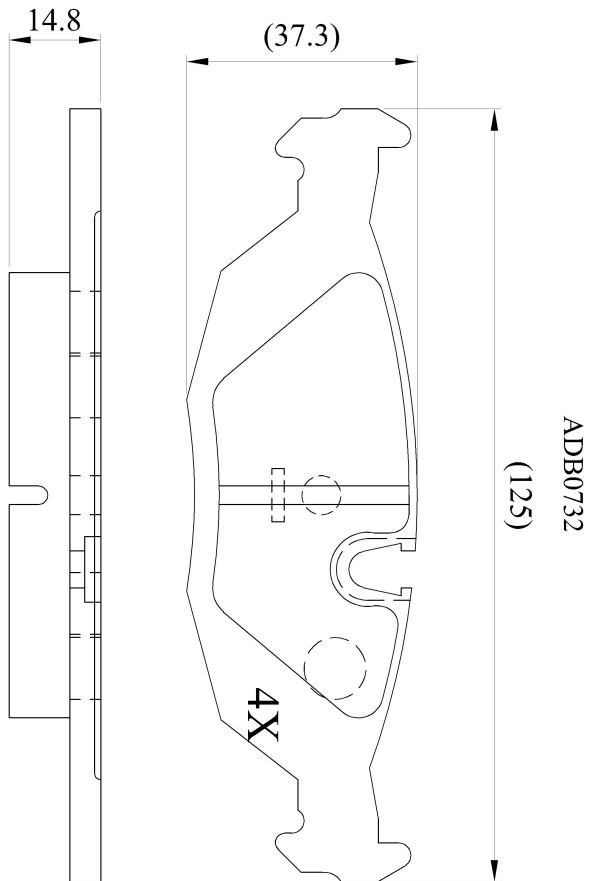

Make: VOLVO

Model: 440, 460 Series

Part Number: ADB0732

Vehicle Manufacturing/Engine:

Specifications

Fitting Position	:	Front
Model Date	:	11/88-01/96
Or. Caliper	:	Lucas
WVA	:	20675
FMSI	:	
Length	:	125
Width	:	38
Thickness	:	14.8