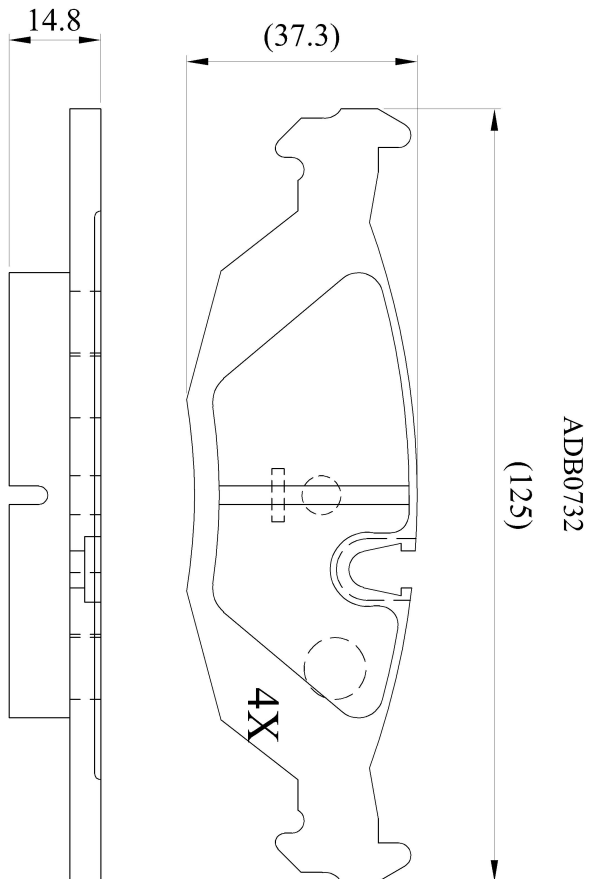

Make: VOLVO

Model: 480 Series

Part Number: ADB0732

Vehicle Manufacturing/Engine:

Specifications

Fitting Position	:	Front
Model Date	:	11/88-01/96
Or. Caliper	:	Lucas
WVA	:	20675
FMSI	:	
Length	:	125
Width	:	38
Thickness	:	14.8