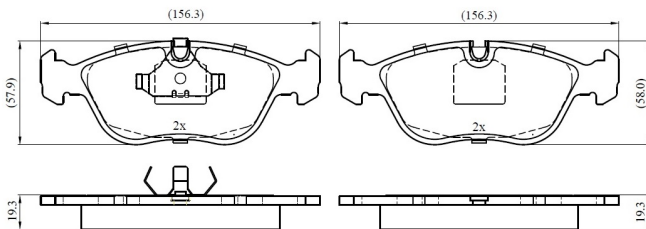

Make: VOLVO

Model: 850 Estate

Part Number: ADB03263

Vehicle Manufacturing/Engine:

ADB03263

Specifications

Fitting Position	:	Front
Model Date	:	1993-1996
Or. Caliper	:	
WVA	:	21273
FMSI	:	

Length	:	156.3
Width	:	57.9/58.0
Thickness	:	19.3