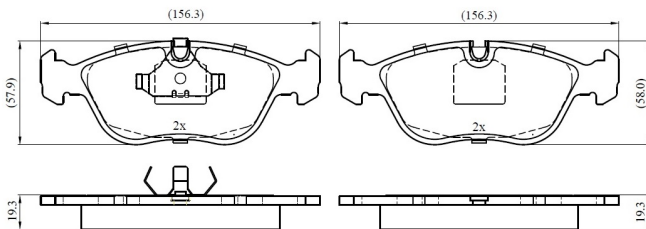

Make: VOLVO

Model: 850 Estate

Part Number: ADB03263

Vehicle Manufacturing/Engine:

ADB03263

Specifications

Fitting Position	:	Front
Model Date	:	1994-1997
Or. Caliper	:	
WVA	:	21273
FMSI	:	

Length	:	156.3
Width	:	57.9/58.0
Thickness	:	19.3