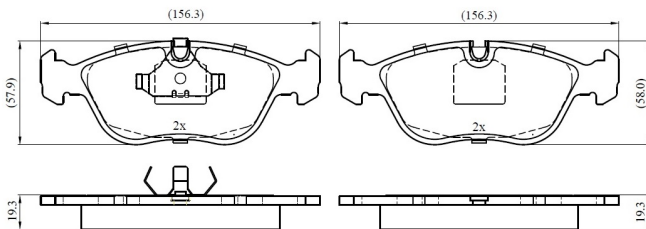

Make: VOLVO

Model: 850

Part Number: ADB03263

Vehicle Manufacturing/Engine:

ADB03263

Specifications

Fitting Position	:	Front
Model Date	:	1993-1996
Or. Caliper	:	
WVA	:	21273
FMSI	:	

Length	:	156.3
Width	:	57.9/58.0
Thickness	:	19.3