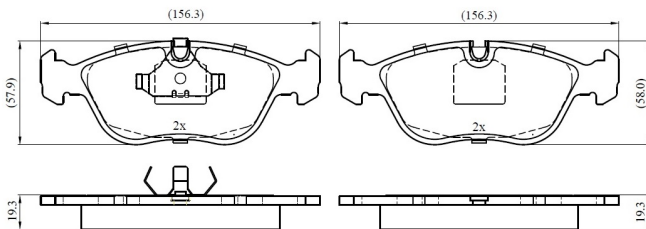

Make: VOLVO

Model: 850

Part Number: ADB03263

Vehicle Manufacturing/Engine:

ADB03263

Specifications

Fitting Position	:	Front
Model Date	:	1994-1997
Or. Caliper	:	
WVA	:	21273
FMSI	:	

Length	:	156.3
Width	:	57.9/58.0
Thickness	:	19.3