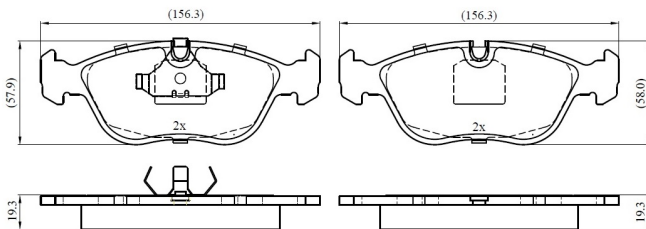

Make: VOLVO

Model: 850

Part Number: ADB03263

Vehicle Manufacturing/Engine:

ADB03263

Specifications

Fitting Position	:	Front
Model Date	:	1993-1997
Or. Caliper	:	
WVA	:	21273
FMSI	:	

Length	:	156.3
Width	:	57.9/58.0
Thickness	:	19.3