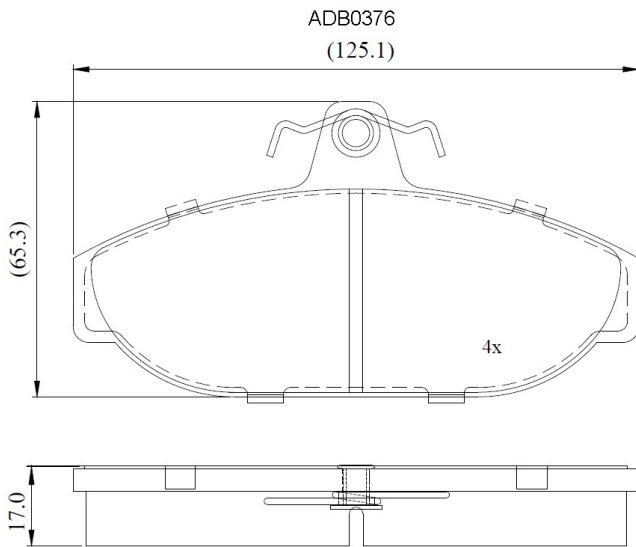

Make: VOLVO

Model: 940, 960 Series

Part Number: ADB0376

Vehicle Manufacturing/Engine:

Specifications

Fitting Position	:	Front
Model Date	:	01/90-01/94

Or. Caliper	:	Lucas
WVA	:	20740
FMSI	:	
Length	:	125.1
Width	:	65.3
Thickness	:	17