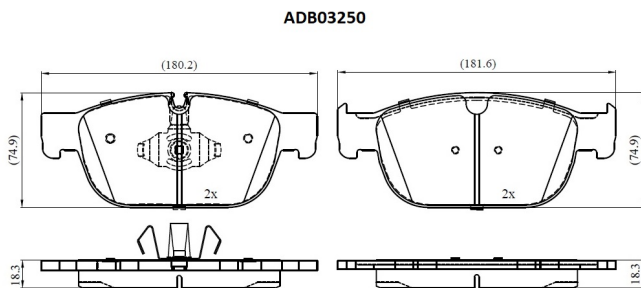

Make: VOLVO

Model: C40

Part Number: ADB03250

Vehicle Manufacturing/Engine:

Specifications

Fitting Position	:	Front
Model Date	:	2021-
Or. Caliper	:	
WVA	:	22317
FMSI	:	

Length	:	180.2/181.6
Width	:	74.9/71.5
Thickness	:	18.3