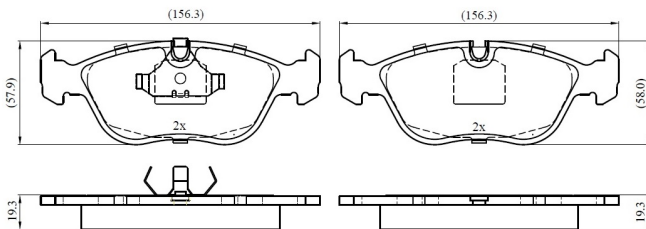

Make: VOLVO

Model: C70 I Coupe

Part Number: ADB03263

Vehicle Manufacturing/Engine:

ADB03263

Specifications

Fitting Position	:	Front
Model Date	:	1997-2002
Or. Caliper	:	
WVA	:	21273
FMSI	:	

Length	:	156.3
Width	:	57.9/58.0
Thickness	:	19.3