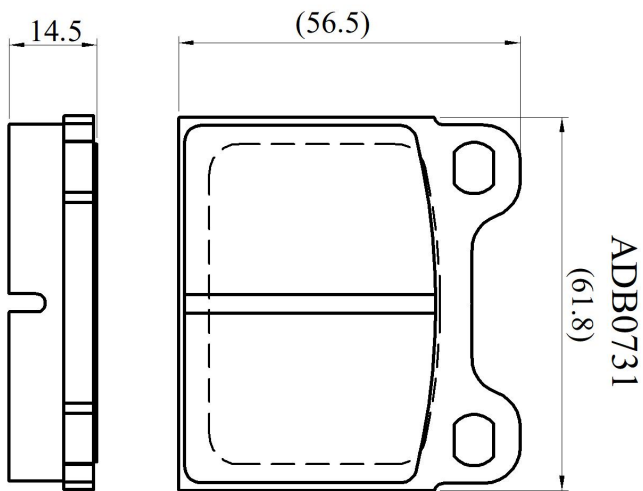

Make: VOLVO

Model: C70

Part Number: ADB0731

Vehicle Manufacturing/Engine:

Specifications

Fitting Position	:	Rear
Model Date	:	03/98->

Or. Caliper	:	Ate
WVA	:	20034
FMSI	:	
Length	:	61.8
Width	:	56.5
Thickness	:	14.5