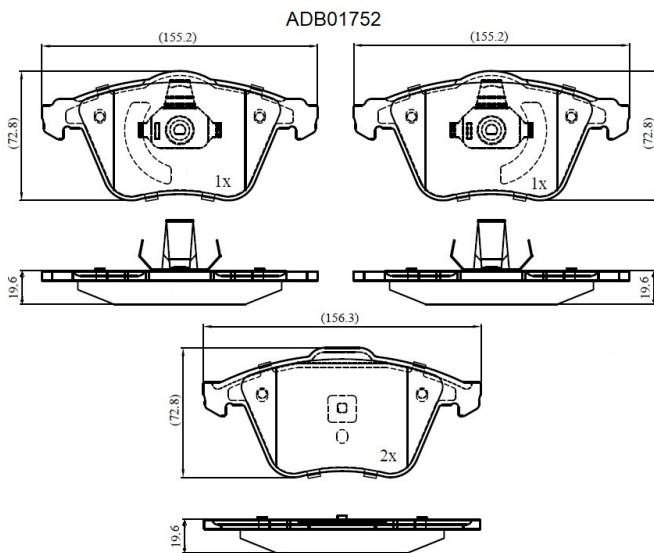

Make: VOLVO

Model: S 40 II

Part Number: ADB01752

Vehicle Manufacturing/Engine:

Specifications

Fitting Position	:	Front
Model Date	:	03/06->

Or. Caliper	:	Ate
WVA	:	2,38,01,23,912
FMSI	:	
Length	:	155.3/156.3
Width	:	73
Thickness	:	19.6