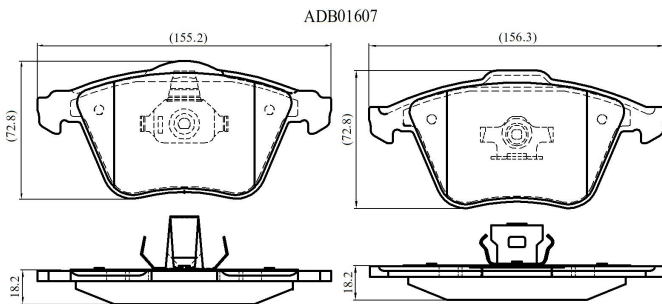

Make: VOLVO

Model: S40, V50

Part Number: ADB01607

Vehicle Manufacturing/Engine:

Specifications

Fitting Position	:	Front
Model Date	:	04/04->
Or. Caliper	:	Ate/Teves

WVA	:	2,38,01,23,912
FMSI	:	
Length	:	155.2/156.3
Width	:	72.8
Thickness	:	18.2