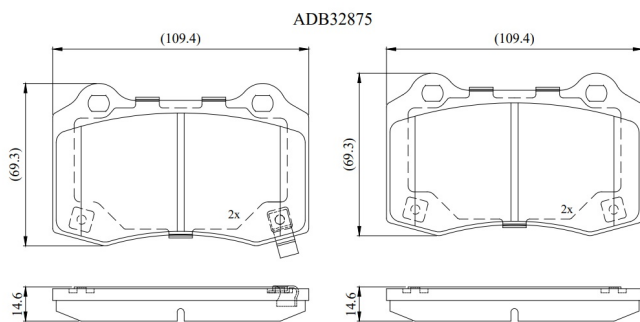

Make: VOLVO

Model: S60

Part Number: ADB32875

Vehicle Manufacturing/Engine:

Specifications

Fitting Position	:	Rear
Model Date	:	07-
Or. Caliper	:	
WVA	:	
FMSI	:	7958-D1053
Length	:	109.4

Width	:	69.3
Thickness	:	14.6