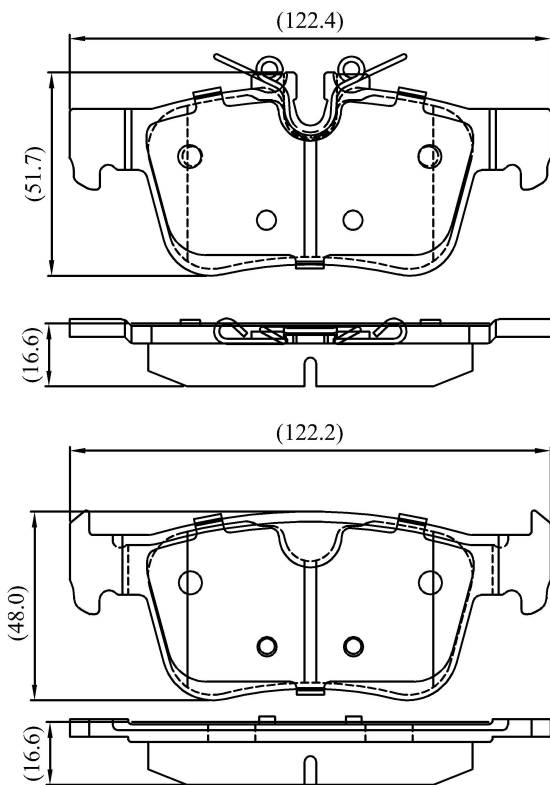

Make: VOLVO

Model: S90 16" Wheel

Part Number: ADB02375

Vehicle Manufacturing/Engine:

ADB02375

Specifications

Fitting Position	:	Front
Model Date	:	2016->
Or. Caliper	:	
WVA	:	22568, 22582
FMSI	:	
Length	:	122.4
Width	:	51.70/48.30
Thickness	:	16