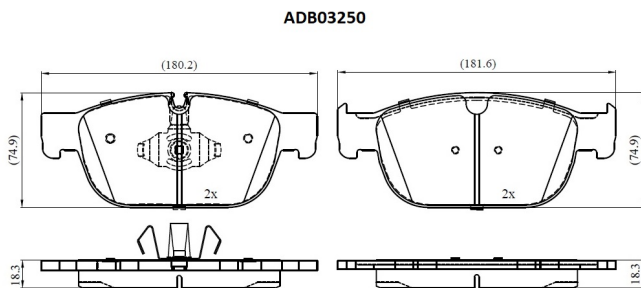

Make: VOLVO

Model: S90 II

Part Number: ADB03250

Vehicle Manufacturing/Engine:

Specifications

Fitting Position	:	Front
Model Date	:	2020-
Or. Caliper	:	
WVA	:	22317
FMSI	:	

Length	:	180.2/181.6
Width	:	74.9/71.5
Thickness	:	18.3