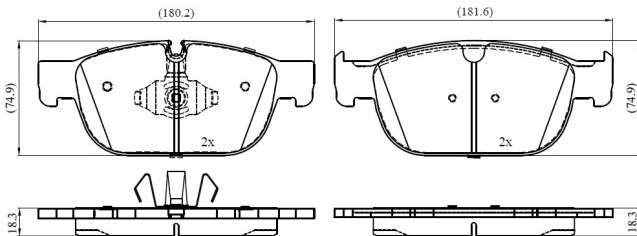

Make: VOLVO

Model: S90 II

Part Number: ADB03250

Vehicle Manufacturing/Engine:

ADB03250

Specifications

Fitting Position	:	Front
Model Date	:	2016-
Or. Caliper	:	
WVA	:	22317
FMSI	:	

Length	:	180.2/181.6
Width	:	74.9/71.5
Thickness	:	18.3