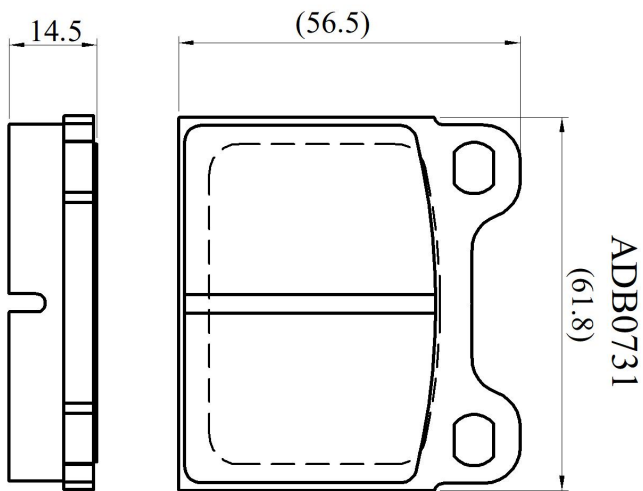

Make: VOLVO

Model: S90

Part Number: ADB0731

Vehicle Manufacturing/Engine:

Specifications

Fitting Position	:	Rear
Model Date	:	12/96-05/98

Or. Caliper	:	Ate
WVA	:	20034
FMSI	:	
Length	:	61.8
Width	:	56.5
Thickness	:	14.5