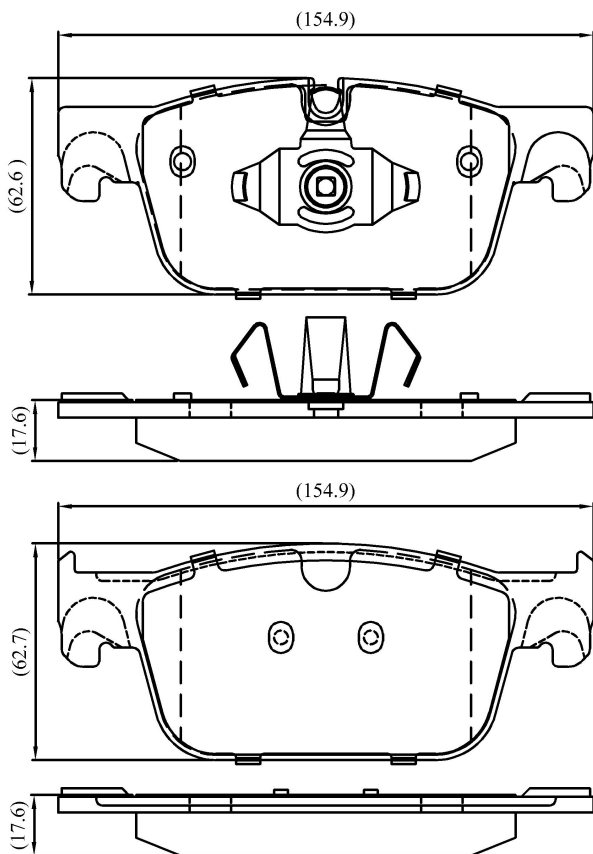

Make: VOLVO

Model: S90/V90 16"/17" wheel

Part Number: ADB02374

Vehicle Manufacturing/Engine:

ADB02374

Specifications

Fitting Position	:	Rear
Model Date	:	2016->
Or. Caliper	:	
WVA	:	22098, 22099
FMSI	:	
Length	:	155
Width	:	62.9
Thickness	:	17