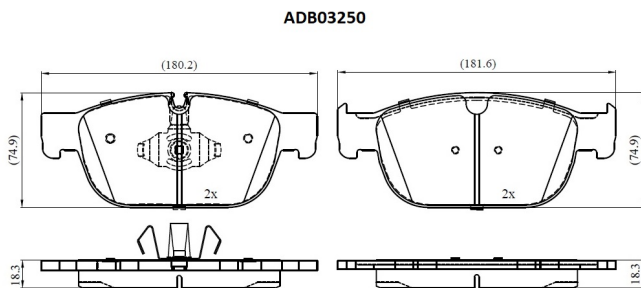

Make: VOLVO

Model: V60 II Cross Country

Part Number: ADB03250

Vehicle Manufacturing/Engine:

Specifications

Fitting Position	:	Front
Model Date	:	2020-
Or. Caliper	:	
WVA	:	22317
FMSI	:	

Length	:	180.2/181.6
Width	:	74.9/71.5
Thickness	:	18.3