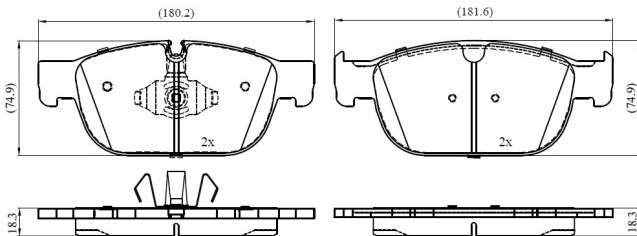

Make: VOLVO

Model: V60 II Cross Country

Part Number: ADB03250

Vehicle Manufacturing/Engine:

ADB03250

Specifications

Fitting Position	:	Front
Model Date	:	2017-
Or. Caliper	:	
WVA	:	22317
FMSI	:	

Length	:	180.2/181.6
Width	:	74.9/71.5
Thickness	:	18.3