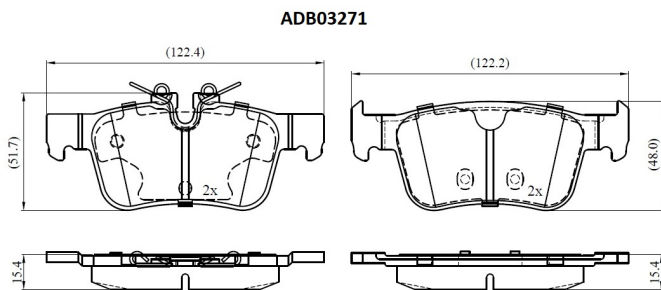

Make: VOLVO

Model: V60 II Cross Country

Part Number: ADB03271

Vehicle Manufacturing/Engine:

Specifications

Fitting Position	:	Rear
Model Date	:	2016-2018
Or. Caliper	:	
WVA	:	22568
FMSI	:	

Length	:	122.4/122.2
Width	:	51.7/48.0
Thickness	:	15.4