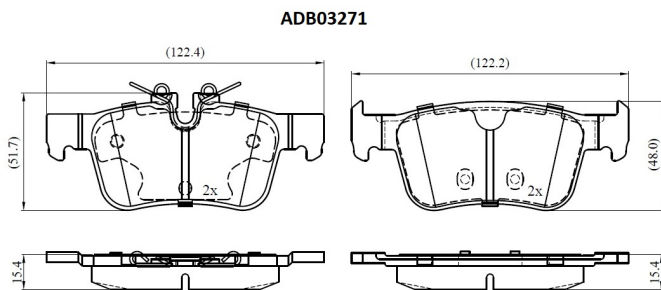

Make: VOLVO

Model: V60 II Cross Country

Part Number: ADB03271

Vehicle Manufacturing/Engine:

Specifications

Fitting Position	:	Rear
Model Date	:	2017-
Or. Caliper	:	
WVA	:	22568
FMSI	:	

Length	:	122.4/122.2
Width	:	51.7/48.0
Thickness	:	15.4