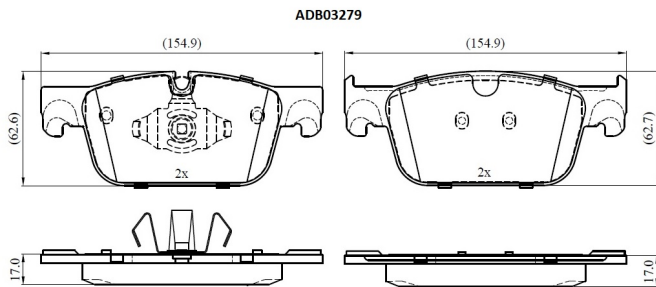

Make: VOLVO

Model: V90 II Cross Country

Part Number: ADB03279

Vehicle Manufacturing/Engine:

Specifications

Fitting Position	:	Front
Model Date	:	2022-
Or. Caliper	:	
WVA	:	22098
FMSI	:	
Length	:	

Width

:

Thickness

: