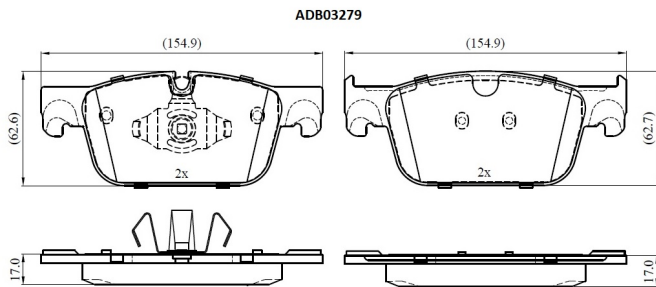

Make: VOLVO

Model: V90 II Cross Country

Part Number: ADB03279

Vehicle Manufacturing/Engine:

Specifications

Fitting Position	:	Front
Model Date	:	2020-
Or. Caliper	:	
WVA	:	22098
FMSI	:	
Length	:	

Width

:

Thickness

: