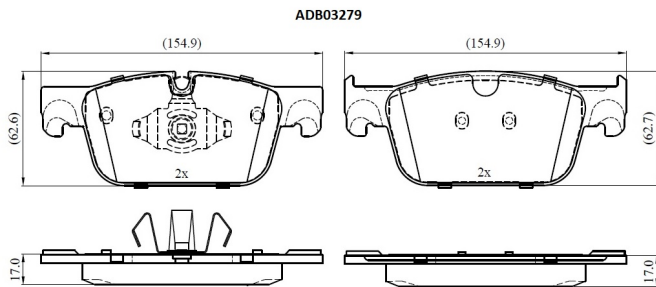

Make: VOLVO

Model: V90 II Cross Country

Part Number: ADB03279

Vehicle Manufacturing/Engine:

Specifications

Fitting Position	:	Front
Model Date	:	2016-2018
Or. Caliper	:	
WVA	:	22098
FMSI	:	
Length	:	

Width :

Thickness :