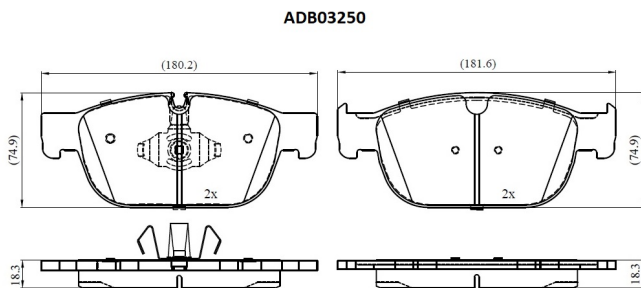

Make: VOLVO

Model: V90 II Estate

Part Number: ADB03250

Vehicle Manufacturing/Engine:

Specifications

Fitting Position	:	Front
Model Date	:	2016-2018
Or. Caliper	:	
WVA	:	22317
FMSI	:	

Length	:	180.2/181.6
Width	:	74.9/71.5
Thickness	:	18.3