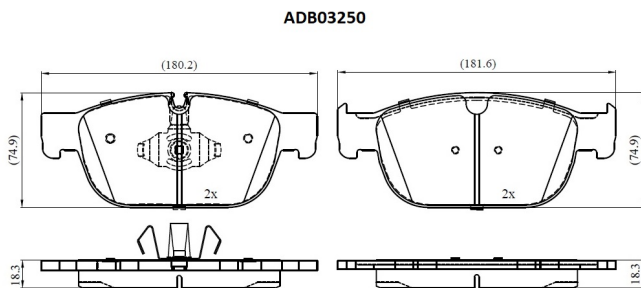

Make: VOLVO

Model: V90 II Estate

Part Number: ADB03250

Vehicle Manufacturing/Engine:

Specifications

Fitting Position	:	Front
Model Date	:	2016-
Or. Caliper	:	
WVA	:	22317
FMSI	:	

Length	:	180.2/181.6
Width	:	74.9/71.5
Thickness	:	18.3