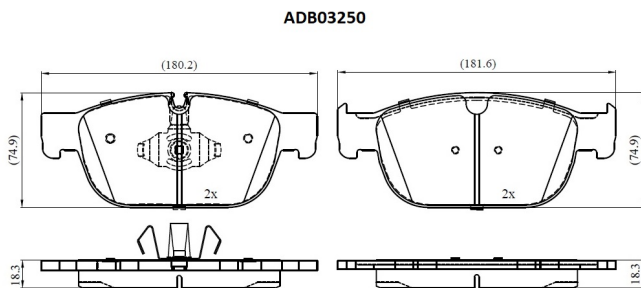

Make: VOLVO

Model: V90 II Estate

Part Number: ADB03250

Vehicle Manufacturing/Engine:

Specifications

Fitting Position	:	Front
Model Date	:	2019-
Or. Caliper	:	
WVA	:	22317
FMSI	:	

Length	:	180.2/181.6
Width	:	74.9/71.5
Thickness	:	18.3