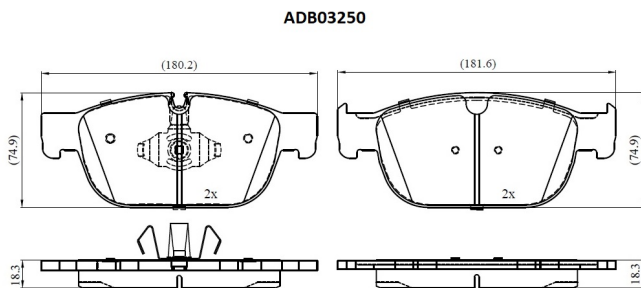

Make: VOLVO

Model: V90 II Estate

Part Number: ADB03250

Vehicle Manufacturing/Engine:

Specifications

Fitting Position	:	Front
Model Date	:	2018-
Or. Caliper	:	
WVA	:	22317
FMSI	:	

Length	:	180.2/181.6
Width	:	74.9/71.5
Thickness	:	18.3