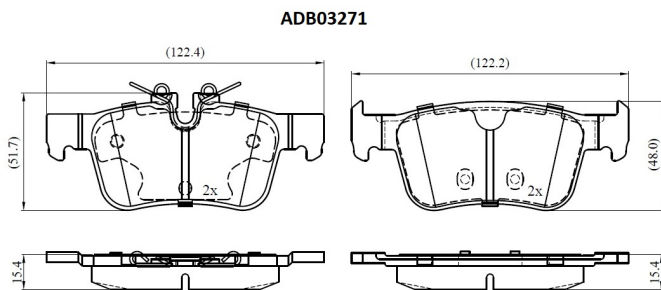

Make: VOLVO

Model: V90 II Estate

Part Number: ADB03271

Vehicle Manufacturing/Engine:

Specifications

Fitting Position	:	Rear
Model Date	:	2016-2018
Or. Caliper	:	
WVA	:	22568
FMSI	:	

Length	:	122.4/122.2
Width	:	51.7/48.0
Thickness	:	15.4