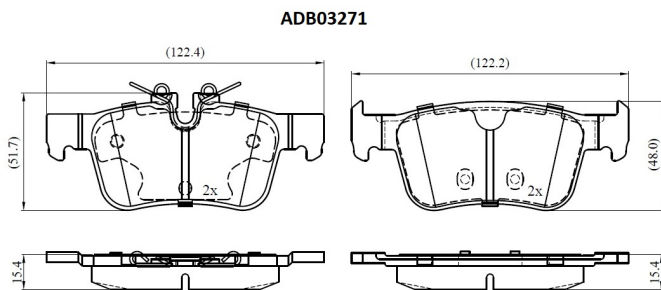

Make: VOLVO

Model: V90 II Estate

Part Number: ADB03271

Vehicle Manufacturing/Engine:

Specifications

Fitting Position	:	Rear
Model Date	:	2019-
Or. Caliper	:	
WVA	:	22568
FMSI	:	

Length	:	122.4/122.2
Width	:	51.7/48.0
Thickness	:	15.4