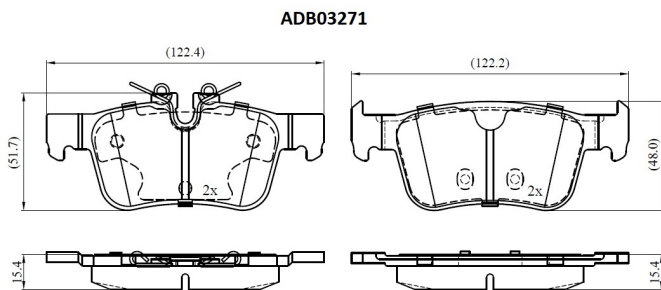

Make: VOLVO

Model: V90 II Estate

Part Number: ADB03271

Vehicle Manufacturing/Engine:

Specifications

Fitting Position	:	Rear
Model Date	:	2018-
Or. Caliper	:	
WVA	:	22568
FMSI	:	

Length	:	122.4/122.2
Width	:	51.7/48.0
Thickness	:	15.4