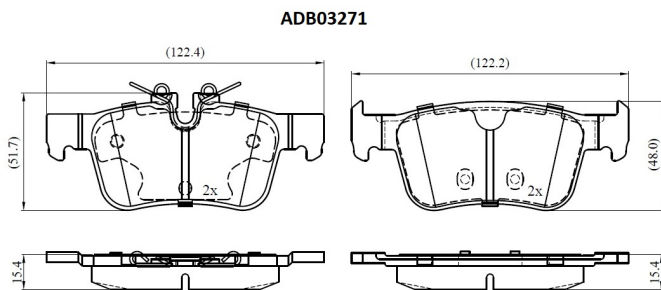

Make: VOLVO

Model: V90 II Estate

Part Number: ADB03271

Vehicle Manufacturing/Engine:

Specifications

Fitting Position	:	Rear
Model Date	:	2016-
Or. Caliper	:	
WVA	:	22568
FMSI	:	

Length	:	122.4/122.2
Width	:	51.7/48.0
Thickness	:	15.4