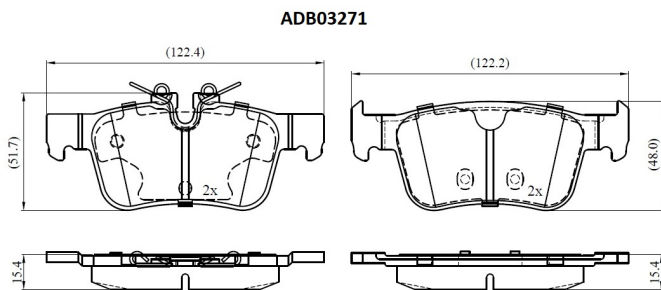

Make: VOLVO

Model: V90 II Estate

Part Number: ADB03271

Vehicle Manufacturing/Engine:

Specifications

Fitting Position	:	Rear
Model Date	:	2020-
Or. Caliper	:	
WVA	:	22568
FMSI	:	

Length	:	122.4/122.2
Width	:	51.7/48.0
Thickness	:	15.4