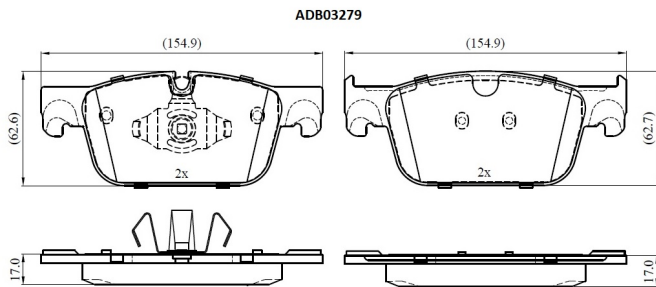

Make: VOLVO

Model: V90 II Estate

Part Number: ADB03279

Vehicle Manufacturing/Engine:

Specifications

Fitting Position	:	Front
Model Date	:	2016-2018
Or. Caliper	:	
WVA	:	22098
FMSI	:	
Length	:	

Width :

Thickness :