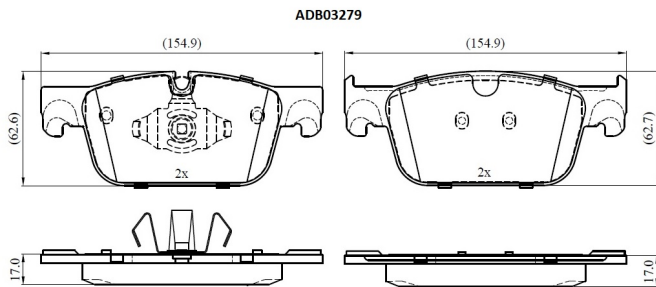

Make: VOLVO

Model: V90 II Estate

Part Number: ADB03279

Vehicle Manufacturing/Engine:

Specifications

Fitting Position	:	Front
Model Date	:	2019-
Or. Caliper	:	
WVA	:	22098
FMSI	:	
Length	:	

Width

:

Thickness

: