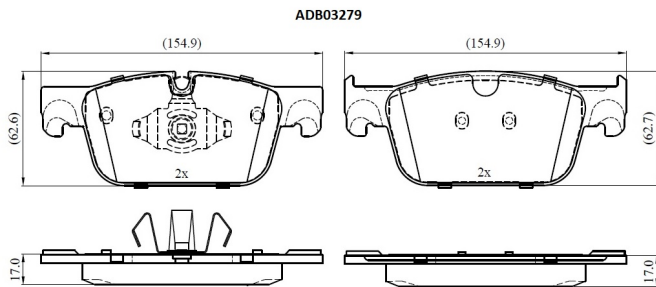

Make: VOLVO

Model: V90 II Estate

Part Number: ADB03279

Vehicle Manufacturing/Engine:

Specifications

Fitting Position	:	Front
Model Date	:	2018-
Or. Caliper	:	
WVA	:	22098
FMSI	:	
Length	:	

Width

:

Thickness

: