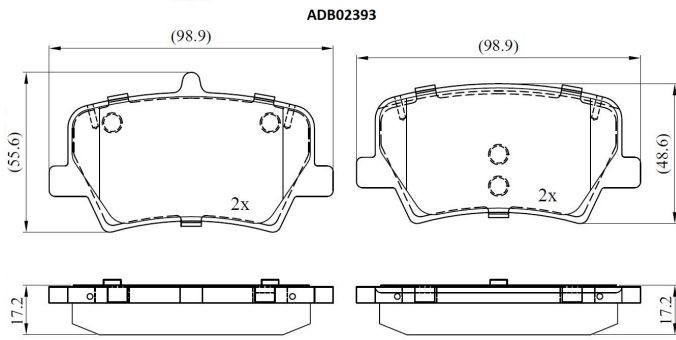

Make: VOLVO

Model: XC40

Part Number: ADB02393

Vehicle Manufacturing/Engine:

Specifications

Fitting Position	:	Rear
Model Date	:	2018-2021
Or. Caliper	:	
WVA	:	20510
FMSI	:	
Length	:	98.9

Width	:	48.6,55.6
Thickness	:	17.2