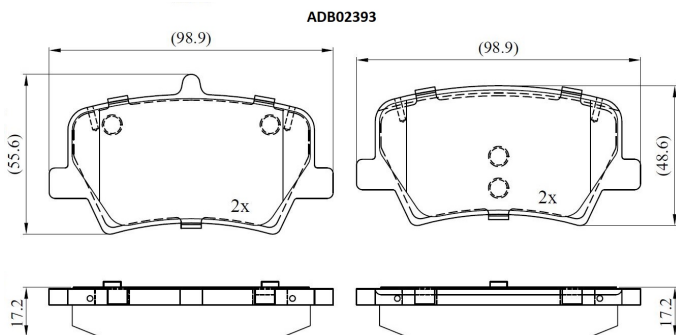

Make: VOLVO

Model: XC40

Part Number: ADB02393

Vehicle Manufacturing/Engine:

Specifications

Fitting Position	:	Rear
Model Date	:	2017-2021
Or. Caliper	:	
WVA	:	20510
FMSI	:	
Length	:	98.9

Width	:	48.6,55.6
Thickness	:	17.2